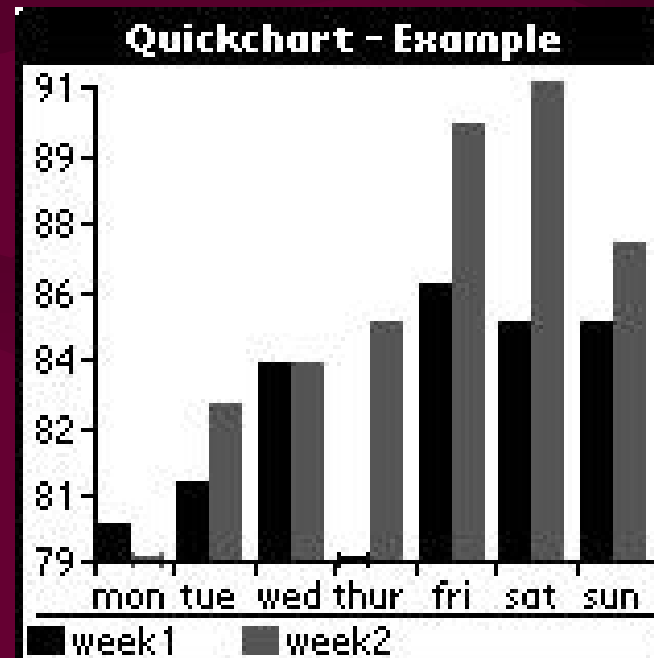

Diddle Sketches

Office Utilities

- Spreadsheet - QuickSheet, QuickGraph
- Database - HandBase
- MS Word readers

Quicksheet/Quickgraph Displays

Example		▼ Sheet1		
	A	B	C	D
1	Symbol	High	Low	Close
2	INTC	86.25	83.25	84.25
3	COMS	42	33.75	37.6
4	MSFT	90	81	86
5	DELL	81	80.125	80.5
6	BARON	61	51.8	59
7	APPL	39	27.25	29
8	Today:	CHART		
9				

CHART(A2:D7,1678965)

HandBase Displays

Edit Record - +

Calls	
Mileage	
Purchases	

--\$ TOTALS--

▼ Total Time----\$ 0.00

▼ Total Mileage--\$

▼ Total Purchases\$ 45.00