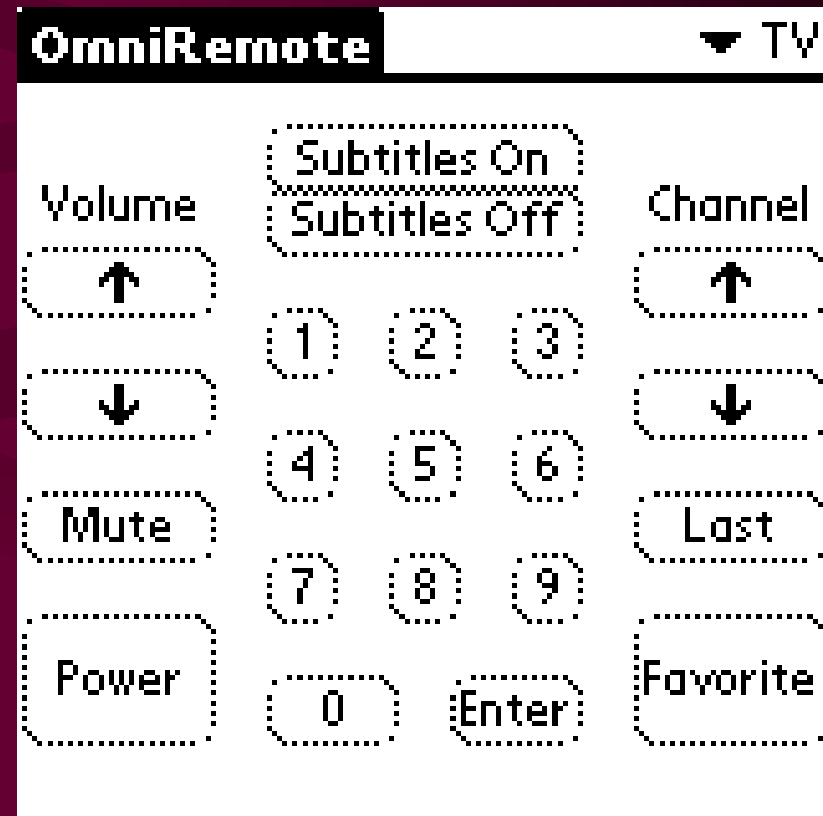

Solus GPS Display

Other Applications

- TV/VCR Remote Control

Other Applications

- Book readers

apparently the moon was rising above the mists of evening.

CHAPTER XXII

A FROZEN OCEAN