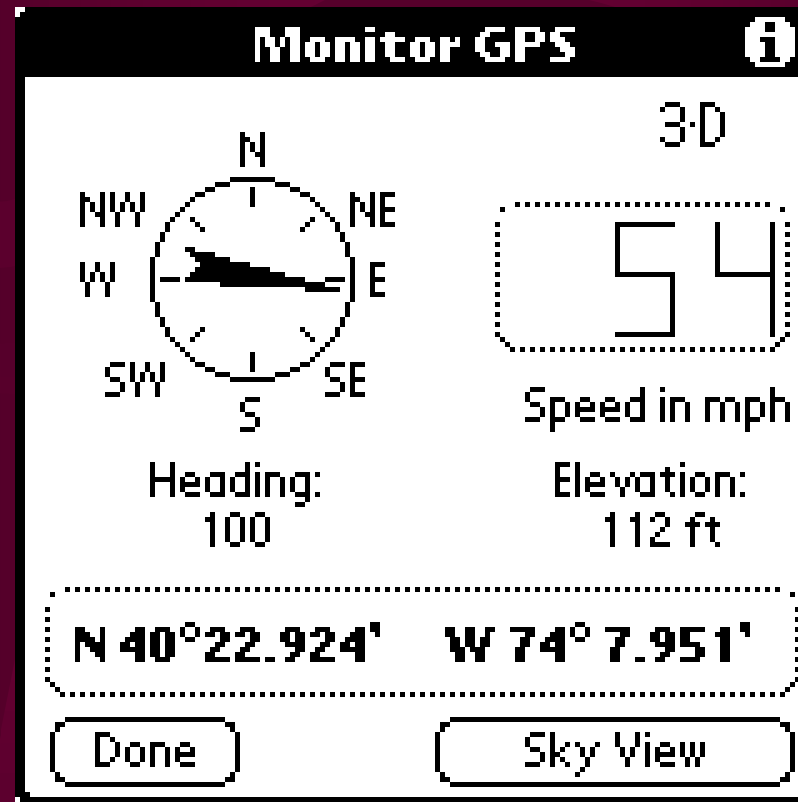

Solus GPS Display